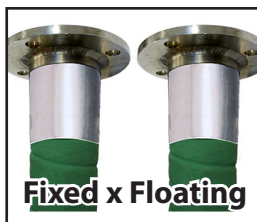

Construction:

Tube - UHMWPE backed with a layer of rubber

Reinforcement - Multiple textile plies with a steel spiral wire helix

Cover - Green, EPDM, corrugated wrapped finish

Branding - FLEXTRAL CH12-200 2" ULTRA-FLEX UHMWPE CHEMICAL S/D 200 PSI MAX WP

Temperature Range:

-40°C to +100°C (-40°F to +212°F)

Part No.	I.D. Inches	O.D. Inches	Max W.P. PSI	Vacuum Inches Hg. @ 70°F	Bend Radius Inches	Weight lbs / ft	Standard Lengths
CH12-075	¾	1.22	250	Full	4.0	0.41	100'
CH12-100	1	1.47	250	Full	5.0	0.51	100'
CH12-125	1¼	1.72	250	Full	6.0	0.60	100'
CH12-150	1½	2.00	250	Full	8.0	0.78	100'
CH12-200	2	2.50	250	Full	9.0	1.08	100'
CH12-250	2½	3.01	250	Full	12.0	1.39	100'
CH12-300	3	3.53	250	Full	18.0	1.76	100'
CH12-400	4	4.53	250	Full	24.0	2.49	100'

****Caution:** Static wire must be properly grounded during fabrication and tested to ensure static continuity of hose assemblies.

CH12 Ultra-Flex Assemblies

Part No.	Hose Size & Length	End 1	End 2	Attaching Method
CH12-200CEXF015-S6	2" x 15'	Fem Cam 316 SS	Male Cam 316 SS	SS Ferrule
CH12-200CEXF020-S6	2" x 20'	Fem Cam 316 SS	Male Cam 316 SS	SS Ferrule
CH12-200CEXF025-S6	2" x 25'	Fem Cam 316 SS	Male Cam 316 SS	SS Ferrule
CH12-300CEXF015-S6	3" x 15'	Fem Cam 316 SS	Male Cam 316 SS	SS Ferrule
CH12-300CEXF020-S6	3" x 20'	Fem Cam 316 SS	Male Cam 316 SS	SS Ferrule
CH12-300CEXF025-S6	3" x 25'	Fem Cam 316 SS	Male Cam 316 SS	SS Ferrule
CH12-400CEXF015-S6	4" x 15'	Fem Cam 316 SS	Male Cam 316 SS	SS Ferrule
CH12-400CEXF020-S6	4" x 20'	Fem Cam 316 SS	Male Cam 316 SS	SS Ferrule
CH12-400CEXF025-S6	4" x 25'	Fem Cam 316 SS	Male Cam 316 SS	SS Ferrule