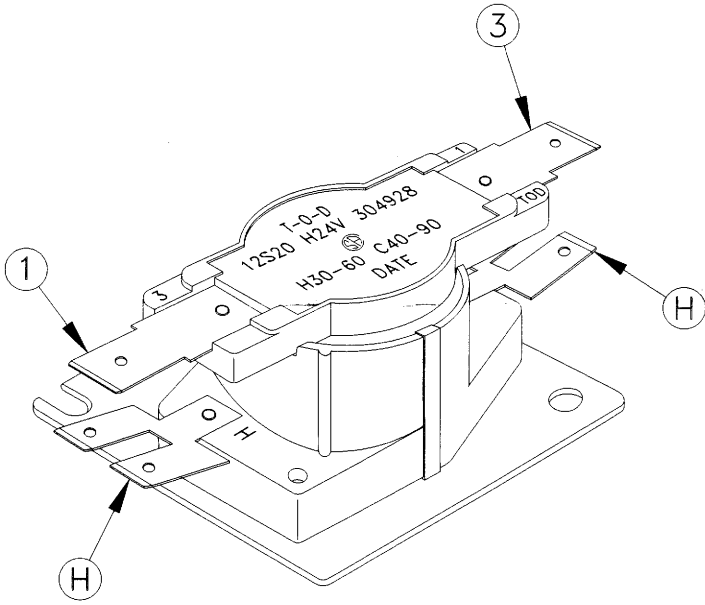

FAN TIME DELAY - INSTRUCTION SHEET

TERMINALS 1 & 3-SWITCH (MOTOR CIRCUIT)
TERMINALS "H"-HEATER (PARALLEL WITH GAS VALVE)