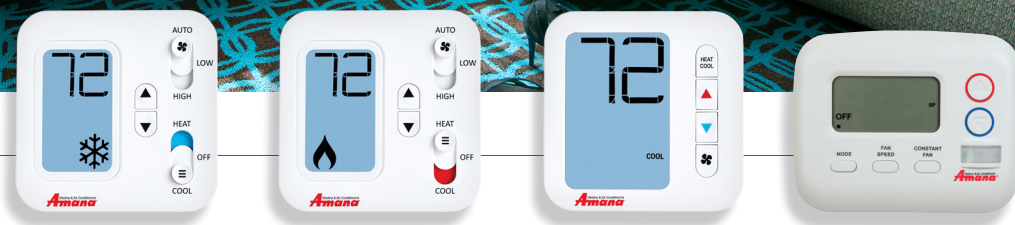

Packaged Terminal Air Conditioner (PTAC) Thermostats
 Specifically for the Hotel/Hospitality Industry or Provider of Assisted-Living Services

Wise Decision.
 It's an Amana[®] brand.

Model	PHWT-A100C	PHWT-A150H	PHWT-A200	DS01E
Display Size	3"	3"	4 1/4"	2 5/8"
Backlight	✓	✓	✓	✓
2-Speed Fan	✓	✓	✓	✓
Temp Limits	✓	✓	✓	✓
Field Adjustable Calibration	✓	✓	✓	
PTAC Operation	✓	✓	✓	✓
PTHP Operation		✓	✓	✓
2 Stage Heat		✓	✓	✓
Programmable			✓	
Auto-Changeover			✓	
Auto-Daylight Savings Time			✓	
Wireless				✓
Compatible with DigiSmart EMS				✓
Optional Cloud Setting & Monitoring				✓